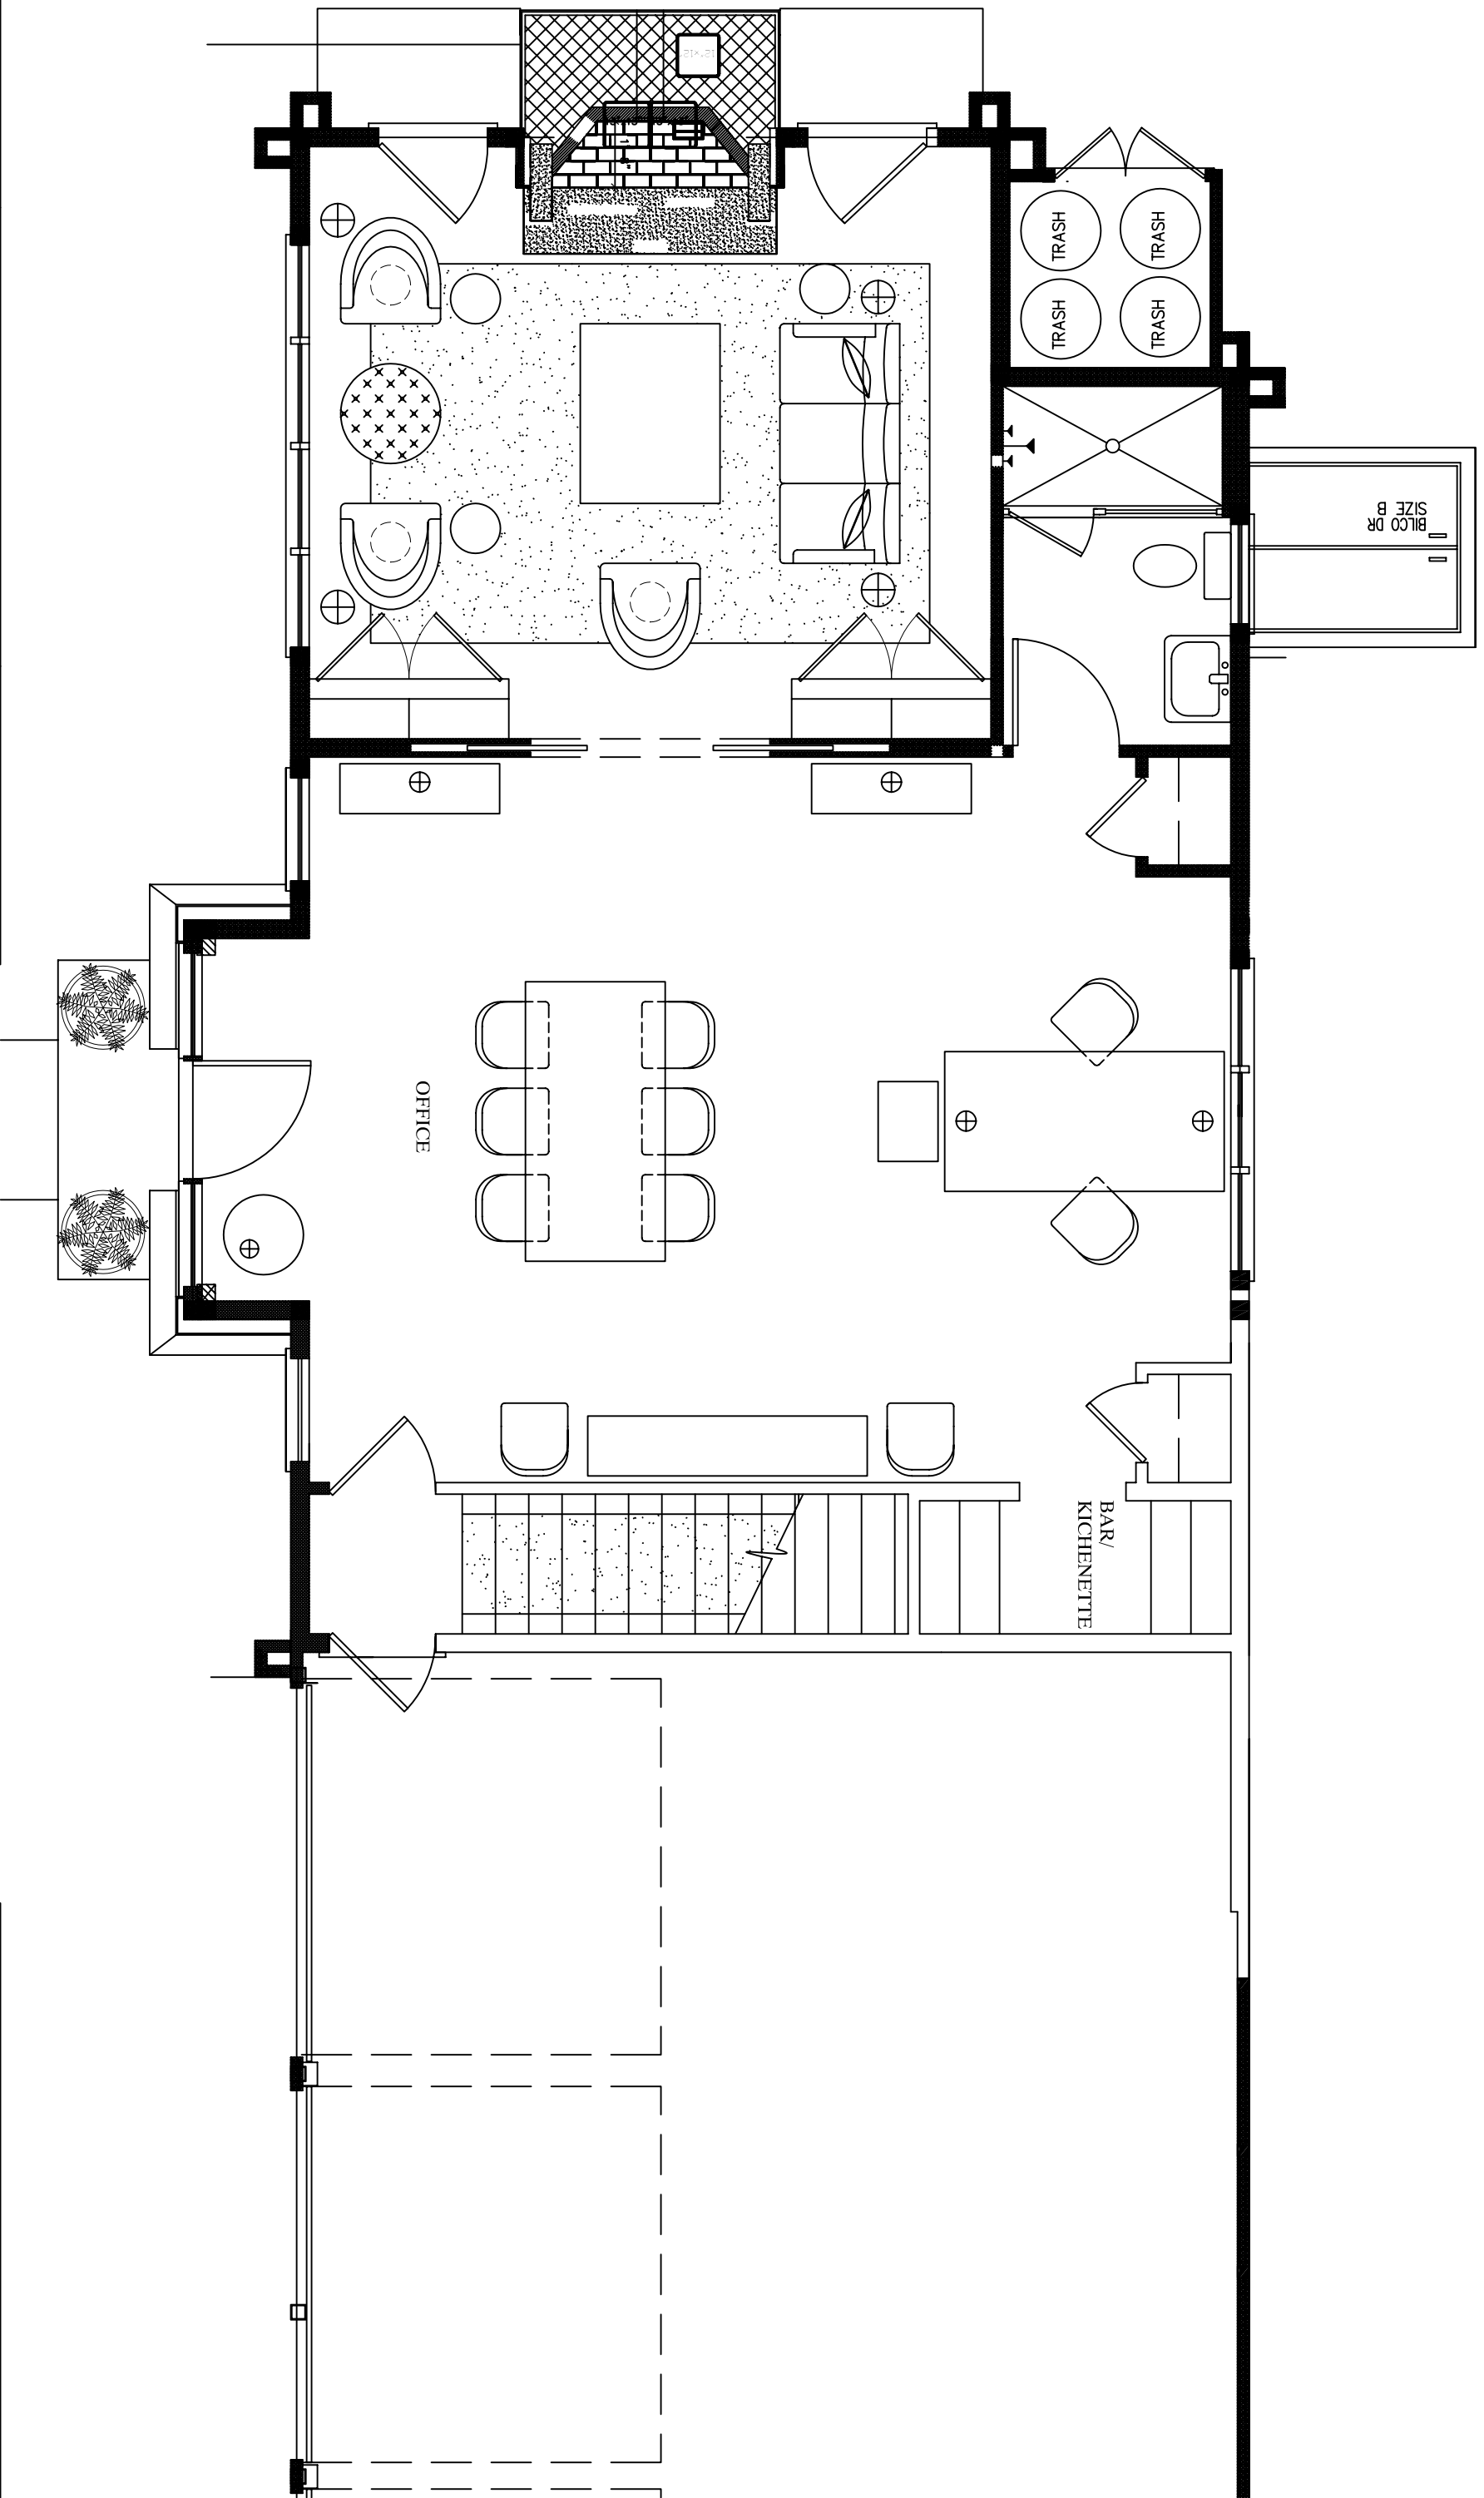

F5	232 PARSONAGE LANE	08.12.09
	CARRIAGE HOUSE	scale: 1/4"=1'-0"
		RE: 08.27.09

Jed Johnson Associates	
32 Sixth Avenue New York, NY 10013	(212)707.8989 ph (212)581.0208 fax